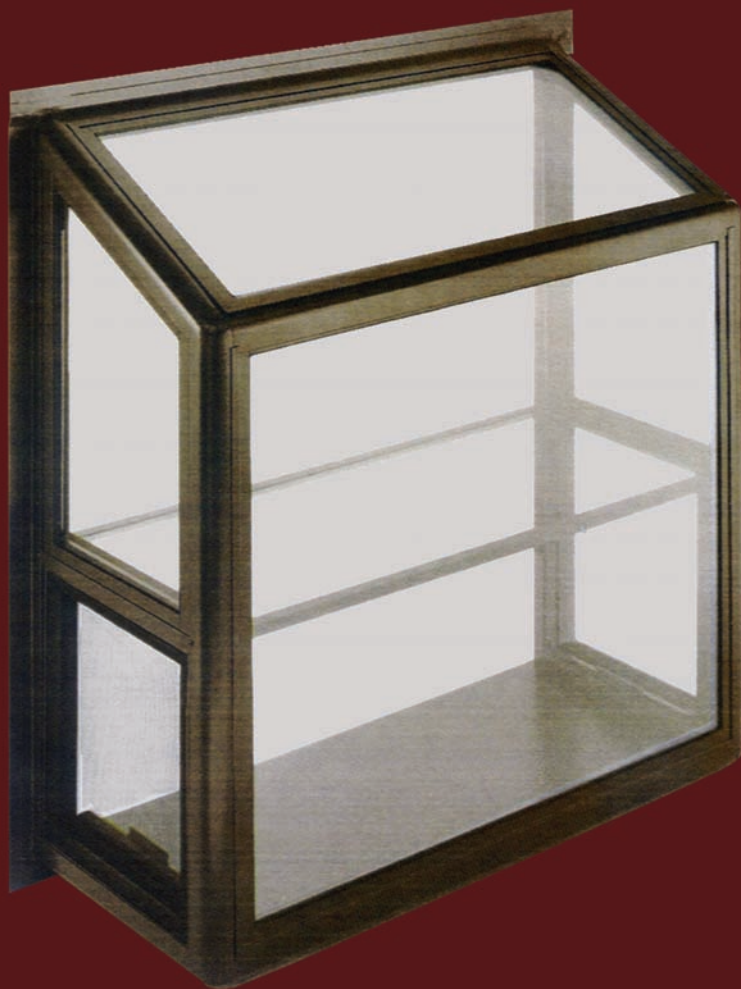

Garden View™

GARDEN WINDOWS

By Builders Accessories, Inc.